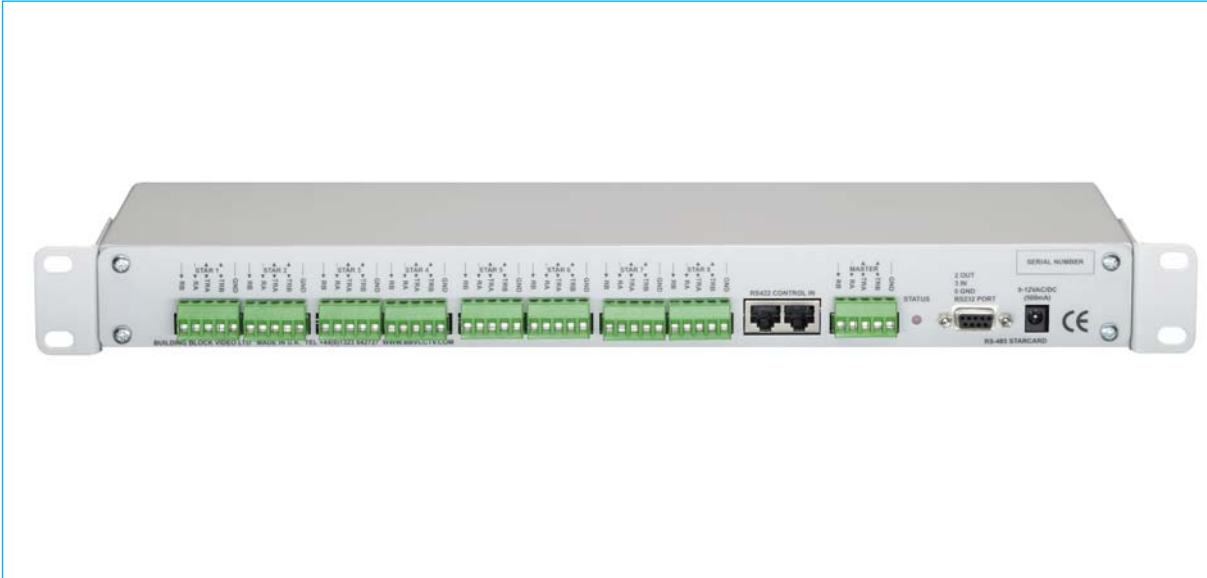

# STARCARD

8 RS422/485 outputs to allow star wiring of telemetry systems and TX1500 keyboards and alarm cards. Can also be used when star wiring is required for other systems.

## Application Notes

The Starcard provides a simple and cost-effective solution in the installation of RS485/422 telemetry systems. The Starcard takes RS485/422 data from one source and distributes it across 8 isolated outputs which can be wired in a star format or allow up to 31 cameras to be daisy chained.

## Features

- 2 RJ45 sockets and a screw terminal connector for RS485/422 input from a controller and output to additional daisy chained Starcards
- 8 screw terminal connectors used to output RS485/422 data. Each output can be connected to a single dome / receiver or up to 31 domes / receivers wired as a daisy chain
- Can be used with either 2-wire, half duplex; 4-wire, full duplex or simplex systems
- Can also be used with simplex RS485/422 links, for example the RS485 output of DM Digital Sprite range of multiplexers, Integral Technologies DVX range amongst others
- DB9F connector provides a diagnostic output. This can be used with a laptop PC to monitor the data being sent out of the Starcard via RS232

## Technical specification

<b>Power supply</b>	9Vdc 500mA
<b>Inputs</b>	2 or 4-wire RS485/422 (switch selectable)
<b>Outputs</b>	8 x 2 or 4-wire RS485 (switch selectable – default 4-wire). Maximum cable run approx. 1200mtrs. When the domes / receivers are wired as a daisy chain, the last unit must be terminated and the intermediate units must be unterminated. With a single dome connected to each output, the RS485/422 must be terminated
<b>Other outputs</b>	RS232 monitor output via chassis mounted DB9 connector
<b>Features</b>	LED as power indicator
<b>Installation</b>	Supplied in 1U 19in rack mountable metalwork or wall-mounted via the fixing brackets supplied
<b>Dimensions</b>	Width 427mm      Depth 73mm      Height 45mm
<b>Weight</b>	2.2Kg
<b>Colour</b>	Metal case powder coated RAL7035